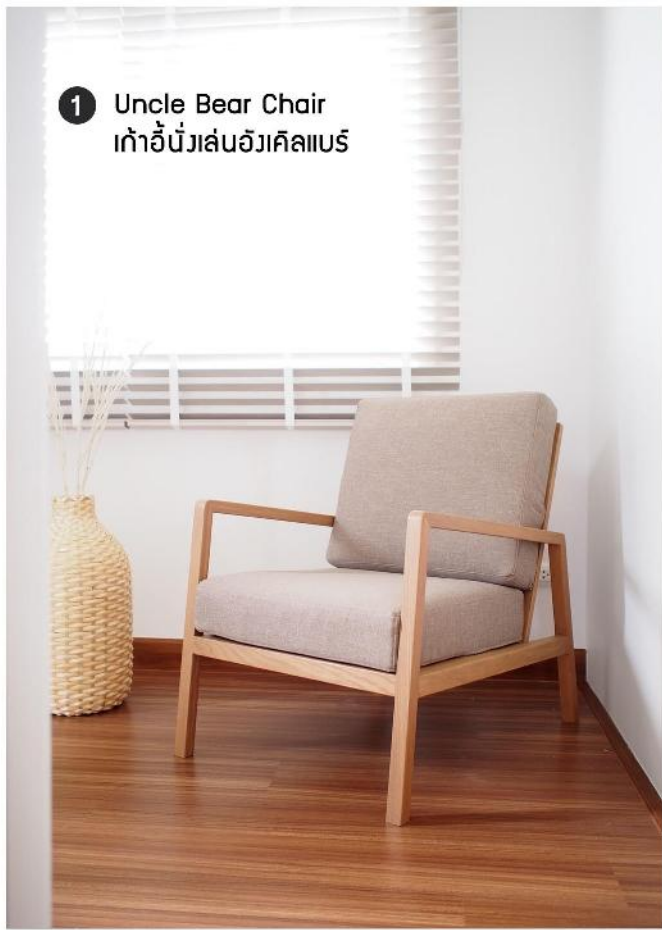

1 Uncle Bear Chair
เก้าอี้นั่งเล่นอ้วนเคลือบ